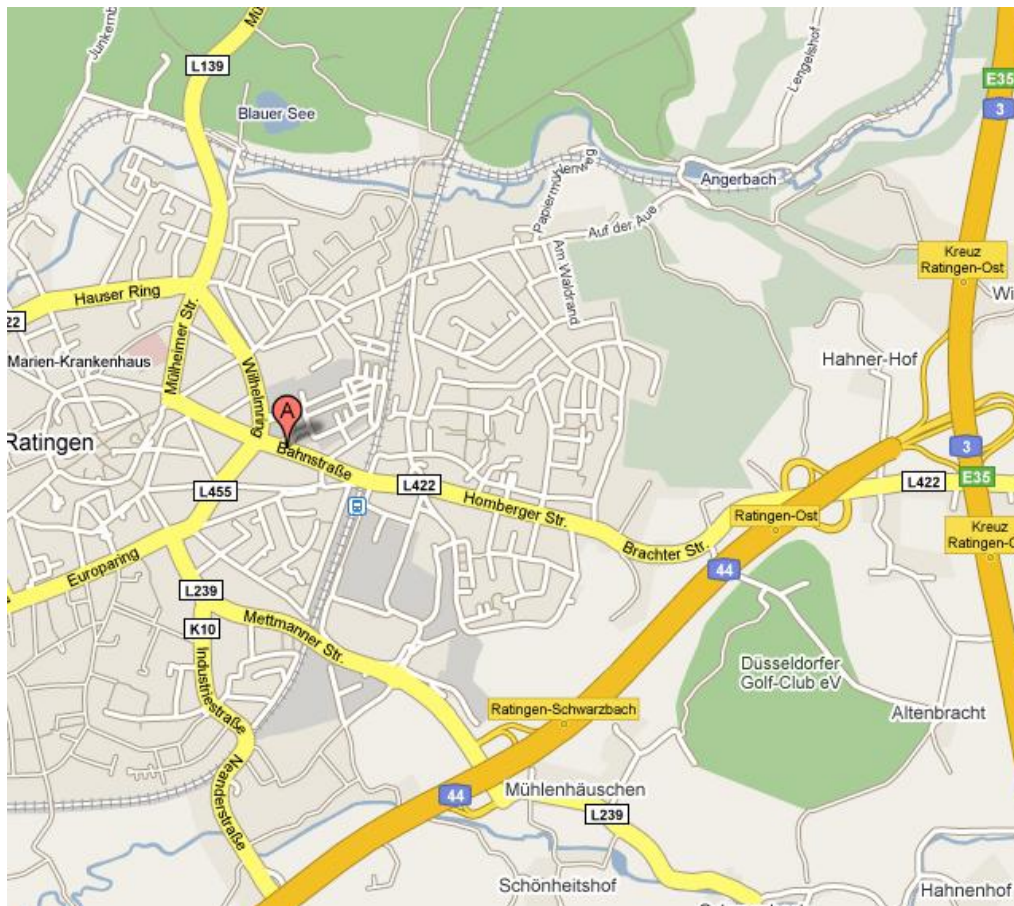

# Directions

**Mox Telecom AG**  
Bahnstrasse 43-45  
D-40878 Ratingen  
Deutschland

## From Cologne:

- A3 in direction of Oberhausen
- Next take Exit 17-Kreuz Ratingen-Ost in direction of Ratingen/Velbert
- You are now on the A44 in direction of Düsseldorf.
- Take right Exit Ratingen-Ost onto Brachter Strasse (L422)
- Follow L422 for approximately 2 kilometers.
- This road will go on to Homberger Strasse, then Bahnstrasse.
- Pass the bridge.
- Our office is located on the right hand side.
- Parking spaces can be found on the right hand side of the building.

**From Oberhausen:**

- A40 take slip road to Duisburg
- Next take exit 14, A3 in the direction of Cologne
- Next take Exit 17-Kreuz Ratingen-Ost in direction of Ratingen/Velbert
- You are now on the A44 in direction of Düsseldorf.
- Take right Exit Ratingen-Ost onto Brachter Strasse (L422)
- Follow L422 for approximately 2 kilometers.
- This road will go on to Homberger Strasse, then Bahnstrasse.
- Pass the bridge.
- Our office is located on the right hand side.
- Parking spaces can be found on the right hand side of the building.

**From Essen:**

- Take A3 in the direction of Cologne
- Next take Exit 17-Kreuz Ratingen-Ost in direction of Ratingen/Velbert
- You are now on the A44 in direction of Düsseldorf.
- Take right Exit Ratingen-Ost onto Brachter Strasse (L422)
- Follow L422 for approximately 2 kilometers.
- This road will go on to Homberger Strasse, then Bahnstrasse.
- Pass the bridge.
- Our office is located on the right hand side.
- Parking spaces can be found on the right hand side of the building.